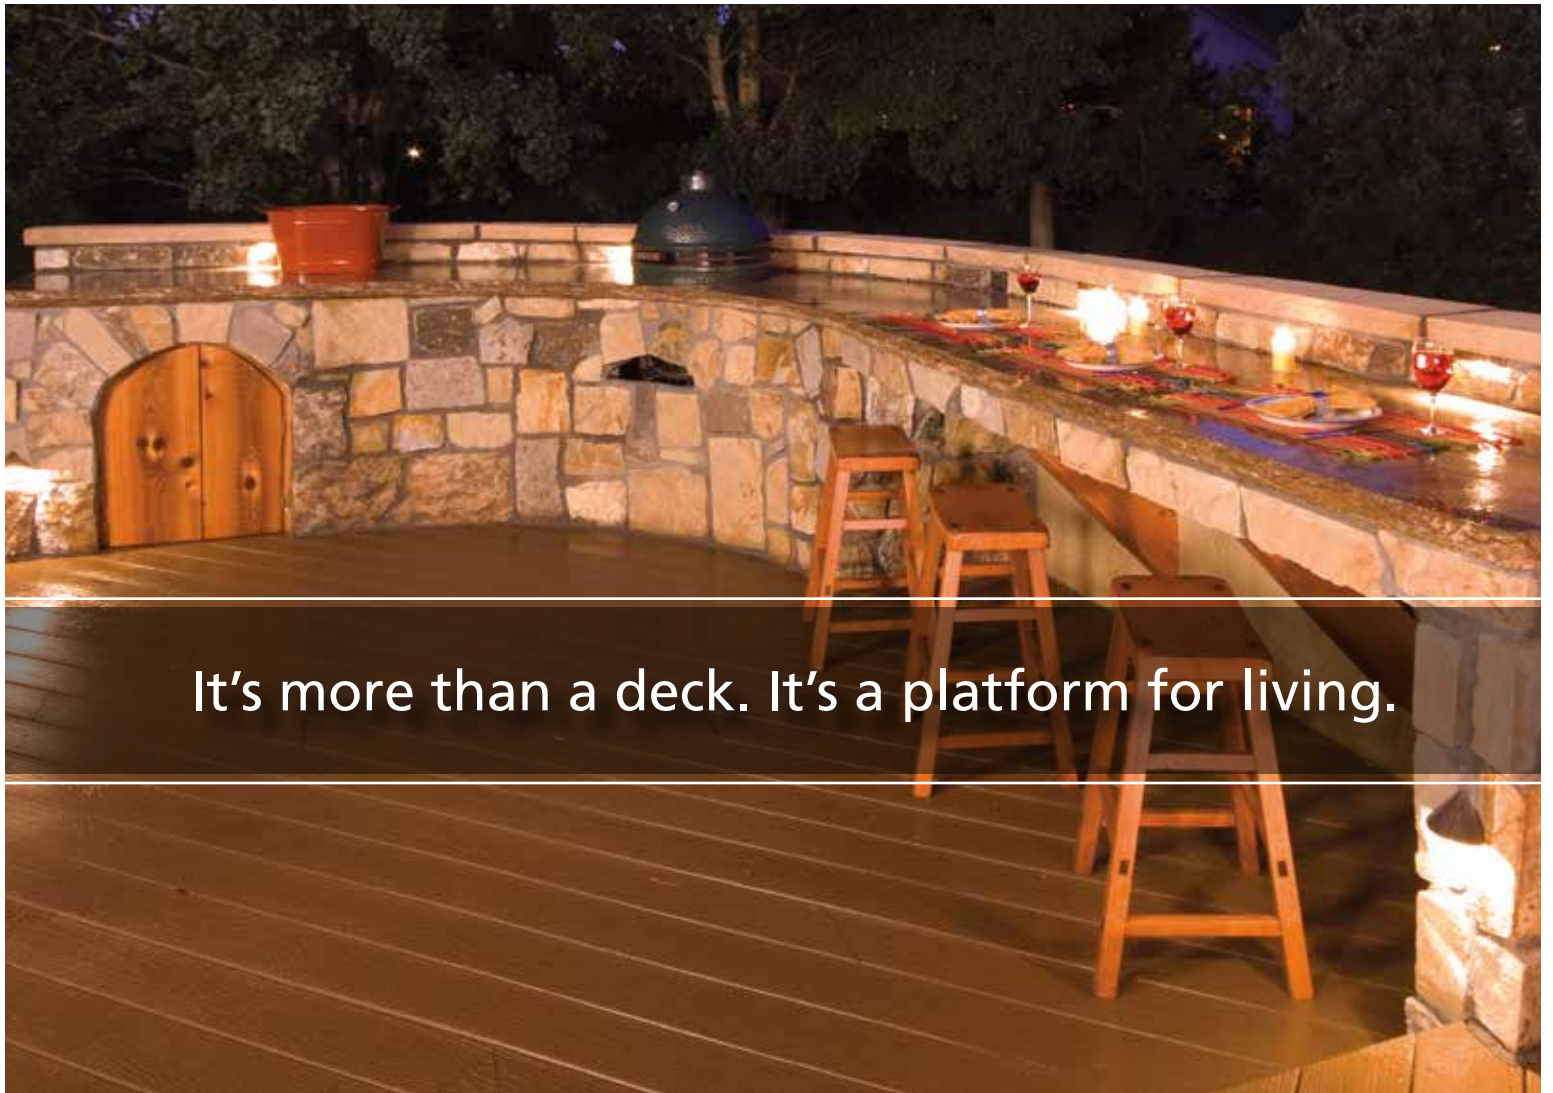

TerraDeck™

the naturally green deck®

It's more than a deck. It's a platform for living.

NATURES COMPOSITES™
organic building products